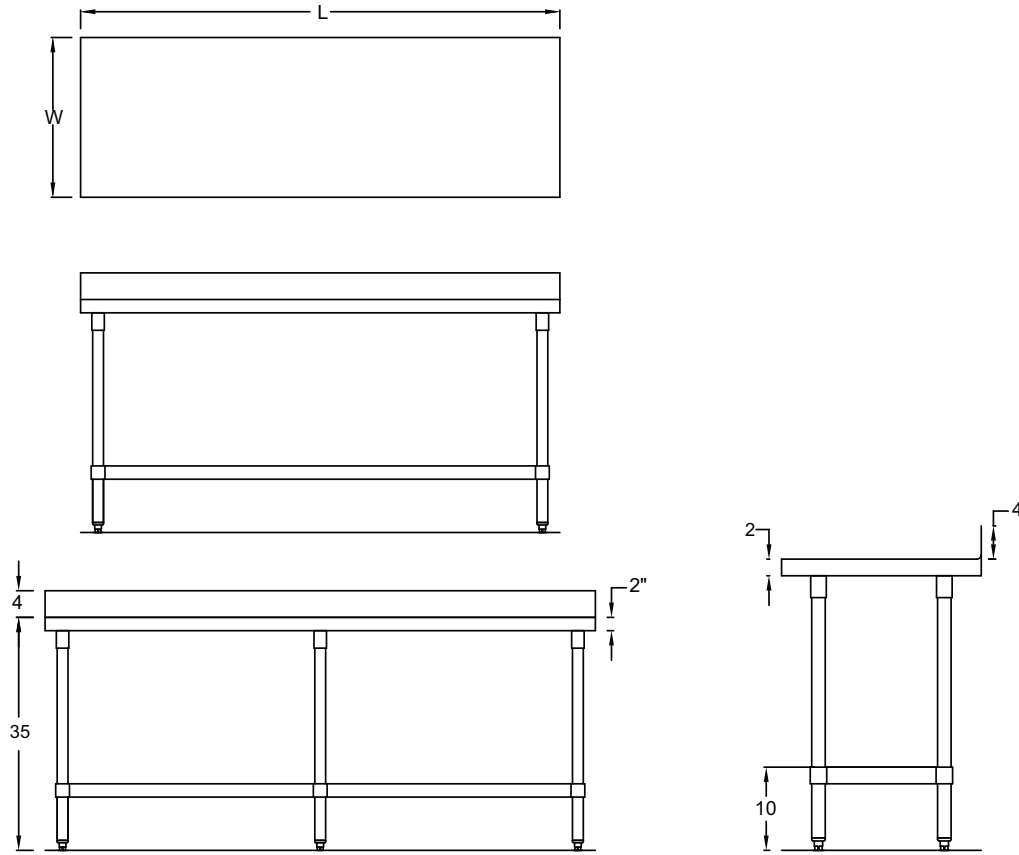

WORK TABLES

4" FLAT BACKSPLASH & STAINLESS STEEL UNDERSHELF

Item #:

Qty #:

Model #:

Project #:

WORK TABLE FEATURES:

- All units shipped knocked down to reduce shipping cost.
- Tops reinforced with galvanized hat channels and sound deadened
- Square edge design for clean abutment to other equipment
- Legs: 1 5/8" O.D. 16 gauge stainless steel with adjustable bullet feet
- Undershelves: 18 gauge stainless steel
- Standard working height is 35"
- All tables 84" and longer come standard with 6 legs

WORK TABLE OPTIONS:

PARAMOUNT SERIES

- 14 Gauge type 304 stainless steel tops
- Stainless steel legs and undershelf
- Available in 24", 30", and 36" widths

STANDARD SERIES

- 16 gauge type 304 stainless steel tops
- Stainless steel and undershelf
- Available in 24", 30", and 36" widths.

DIMENSIONS & SPECIFICATIONS

DIMENSIONS ARE TYPICAL (TOL. +/- 1/2")

MODEL	L	W	MODEL	L	W	MODEL	L	W
RJ-TUS-FB-2418	18"	24"	RJ-TUS-FB-3018	18"	30"	RJ-TUS-FB-3618	18"	36"
RJ-TUS-FB-242	2'	24"	RJ-TUS-FB-302	2'	30"	RJ-TUS-FB-362	2'	36"
RJ-TUS-FB-243	3'	24"	RJ-TUS-FB-303	3'	30"	RJ-TUS-FB-363	3'	36"
RJ-TUS-FB-244	4'	24"	RJ-TUS-FB-304	4'	30"	RJ-TUS-FB-364	4'	36"
RJ-TUS-FB-245	5'	24"	RJ-TUS-FB-305	5'	30"	RJ-TUS-FB-365	5'	36"
RJ-TUS-FB-246	6'	24"	RJ-TUS-FB-306	6'	30"	RJ-TUS-FB-366	6'	36"
* RJ-TUS-FB-247	7'	24"	* RJ-TUS-FB-307	7'	30"	* RJ-TUS-FB-367	7'	36"
* RJ-TUS-FB-248	8'	24"	* RJ-TUS-FB-308	8'	30"	* RJ-TUS-FB-368	8'	36"
* RJ-TUS-FB-249	9'	24"	* RJ-TUS-FB-309	9'	30"	* RJ-TUS-FB-369	9'	36"
* RJ-TUS-FB-2410	10'	24"	* RJ-TUS-FB-3010	10'	30"	* RJ-TUS-FB-3610	10'	36"
* RJ-TUS-FB-2411	11'	24"	* RJ-TUS-FB-3011	11'	30"	* RJ-TUS-FB-3611	11'	36"
* RJ-TUS-FB-2412	12'	24"	* RJ-TUS-FB-3012	12'	30"	* RJ-TUS-FB-3612	12'	36"