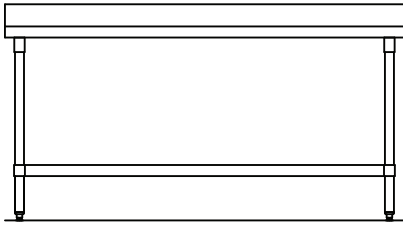

WORK TABLES

4" FLAT BACKSPLASH & STAINLESS STEEL UNDERSHELF

Item #:

Qty #:

Model #:

Project #:

WORK TABLE FEATURES:

- All units shipped knocked down to reduce shipping cost.
- Tops reinforced with galvanized hat channels and sound deadened
- Square edge design for clean abutment to other equipment
- Legs: 1 5/8" O.D. 16 gauge stainless steel with adjustable bullet feet
- Undershelves: 18 gauge stainless steel
- Standard working height is 35"
- All tables 84" and longer come standard with 6 legs

WORK TABLE OPTIONS:

PARAMOUNT SERIES

- 14 Gauge type 304 stainless steel tops
- Stainless steel legs and undershelf
- Available in 24", 30", and 36" widths

STANDARD SERIES

- 16 gauge type 304 stainless steel tops
- Stainless steel and undershelf
- Available in 24", 30", and 36" widths.

DIMENSIONS & SPECIFICATIONS

DIMENSIONS ARE TYPICAL (TOL. +/- 1/2")

MODEL	L	W	MODEL	L	W	MODEL	L	W
RJ-TUS-FB-2418	18"	24"	RJ-TUS-FB-3018	18"	30"	RJ-TUS-FB-3618	18"	36"
RJ-TUS-FB-242	2'	24"	RJ-TUS-FB-302	2'	30"	RJ-TUS-FB-362	2'	36"
RJ-TUS-FB-243	3'	24"	RJ-TUS-FB-303	3'	30"	RJ-TUS-FB-363	3'	36"
RJ-TUS-FB-244	4'	24"	RJ-TUS-FB-304	4'	30"	RJ-TUS-FB-364	4'	36"
RJ-TUS-FB-245	5'	24"	RJ-TUS-FB-305	5'	30"	RJ-TUS-FB-365	5'	36"
RJ-TUS-FB-246	6'	24"	RJ-TUS-FB-306	6'	30"	RJ-TUS-FB-366	6'	36"
* RJ-TUS-FB-247	7'	24"	* RJ-TUS-FB-307	7'	30"	* RJ-TUS-FB-367	7'	36"
* RJ-TUS-FB-248	8'	24"	* RJ-TUS-FB-308	8'	30"	* RJ-TUS-FB-368	8'	36"
* RJ-TUS-FB-249	9'	24"	* RJ-TUS-FB-309	9'	30"	* RJ-TUS-FB-369	9'	36"
* RJ-TUS-FB-2410	10'	24"	* RJ-TUS-FB-3010	10'	30"	* RJ-TUS-FB-3610	10'	36"
* RJ-TUS-FB-2411	11'	24"	* RJ-TUS-FB-3011	11'	30"	* RJ-TUS-FB-3611	11'	36"
* RJ-TUS-FB-2412	12'	24"	* RJ-TUS-FB-3012	12'	30"	* RJ-TUS-FB-3612	12'	36"